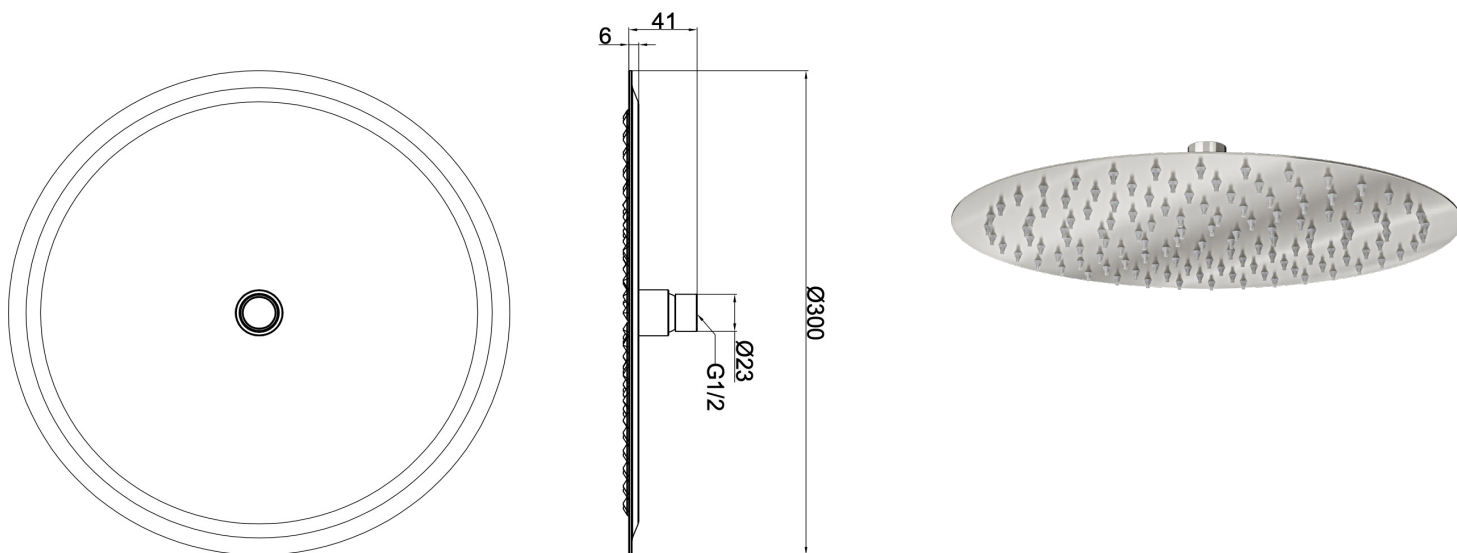

Soul 300mm Round Shower Head

Brushed Nickel

Product Specifications

Code	SOU-300R-BN
Barcode	9339897011365
Material	304 Stainless Steel
Finish	Brushed Nickel

WELS Rating	3 Star
WELS Reg No	S17536
WELS L/Min	9L/Min